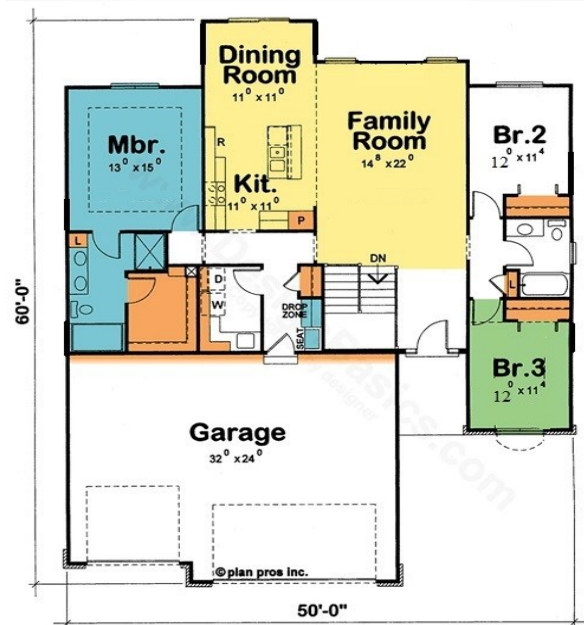

Leftwich

- 1,642 Sq Ft
- Granite tops
- 42" cabinets
- Wrought iron spindles
- Vaulted GR
- Bench in the drop zone
- Luxury Vinyl floors

3621 Justine Drive
 Granite City, Il
 \$228,900

For more information:
 David 618-974-1032
 dfrazier@cajonesinc.com