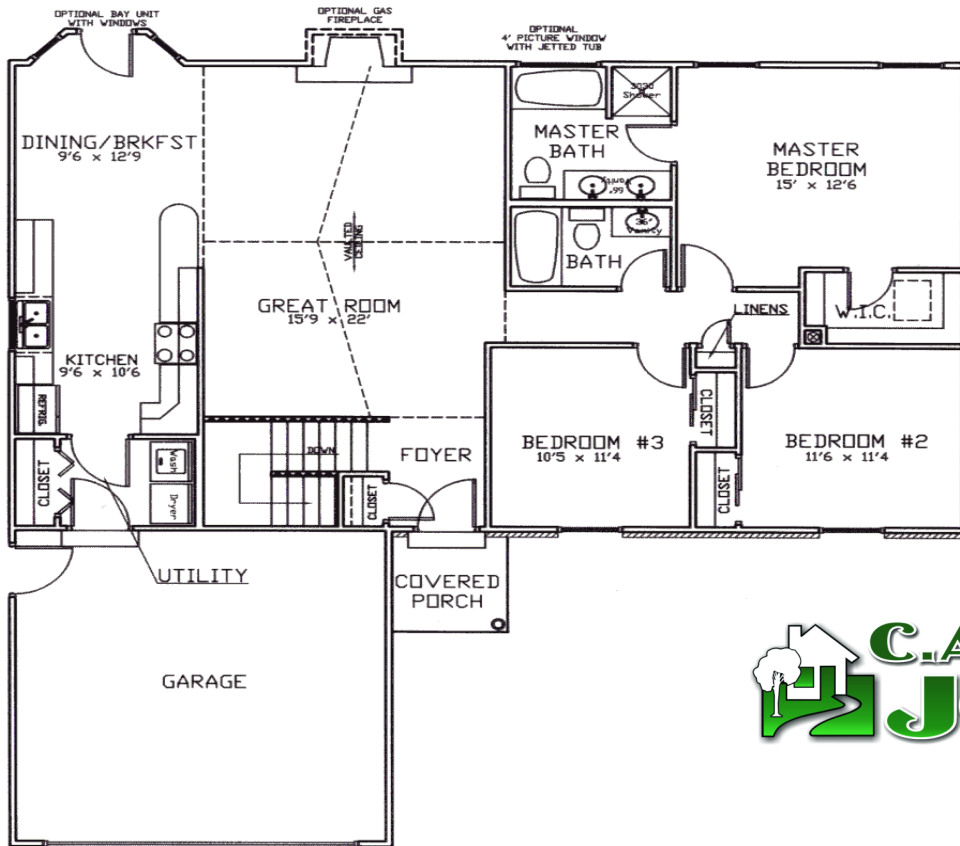

Lenzberg

3225 Scepter Ct
Shiloh, IL

- 1,620 Sq Ft lighting
- 42" cabinets
- Soft close drawers and doors
- Recessed lighting
- Vaulted GR
- Full basement
- Open floor plan

For more information:

636-485-3278