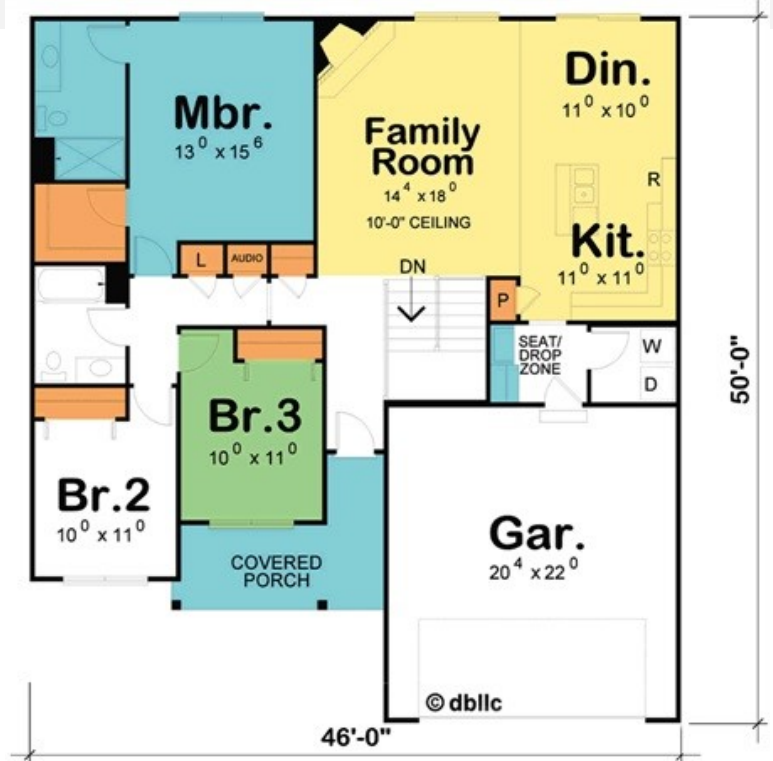

For more information:

618-530-8300

sales@cajonesinc.com