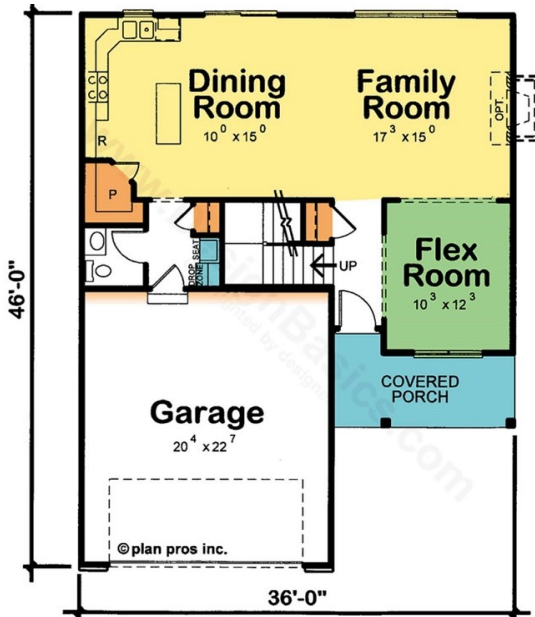

Picture of similar floor plan

Herndon

- 2,355 Sq Ft
- Granite tops
- 2 1/2 Baths
- 12x12 patio
- Vaulted MB
- LVP flooring 1st floor
- Covered front porch

For more information:

David

618-974-1032

7007 Savanna Dr