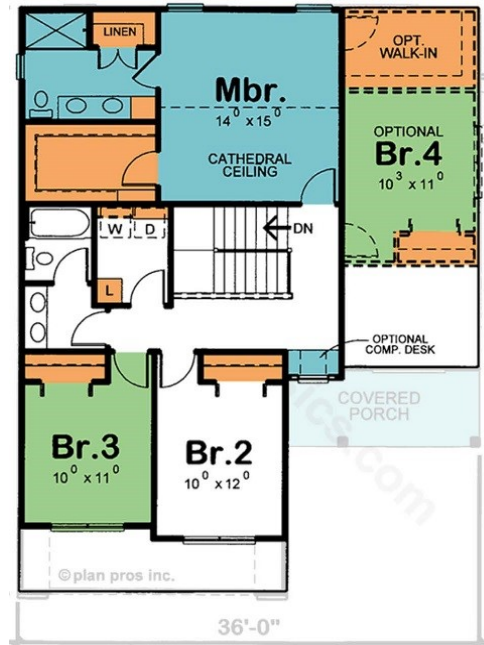

Picture of similar floor plan

Herndon

- 2,355 Sq Ft
- Granite tops
- 2 1/2 Baths
- 12x12 patio
- Vaulted MB
- LVP flooring 1st floor
- Covered front porch

For more information:

David

618-974-1032

7007 Savanna Dr