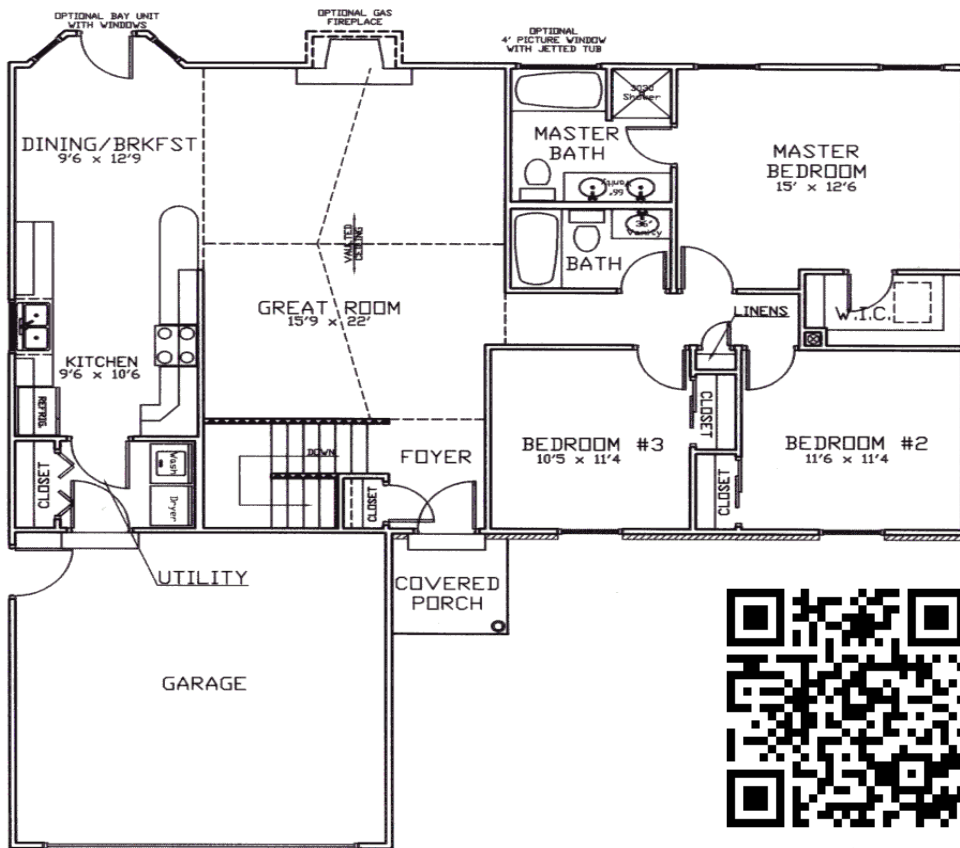

Lenzberg

121 Gabrielle Cr

Bethalto, IL

\$221,700

- 1,860 Sq Ft lighting
- Granite tops
- Soft close drawers and doors
- Recessed lighting
- Vaulted GR
- Full basement
- Open floor plan

For more information: