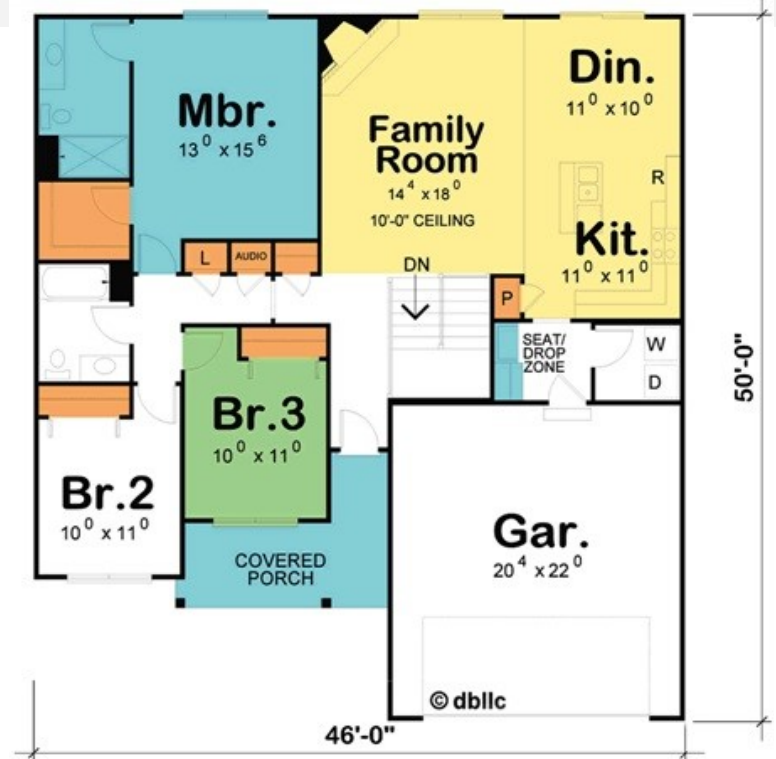

Alexandria

- 1,805 Sq Ft
- Granite tops
- 42" cabinets
- Recessed lighting
- Vaulted GR and kitchen ceilings
- Bench in the drop zone

828 Nottingham Ave
 Waterloo, IL
 \$237,660

For more information:
 618-530-8300
 sales@cajonesinc.com